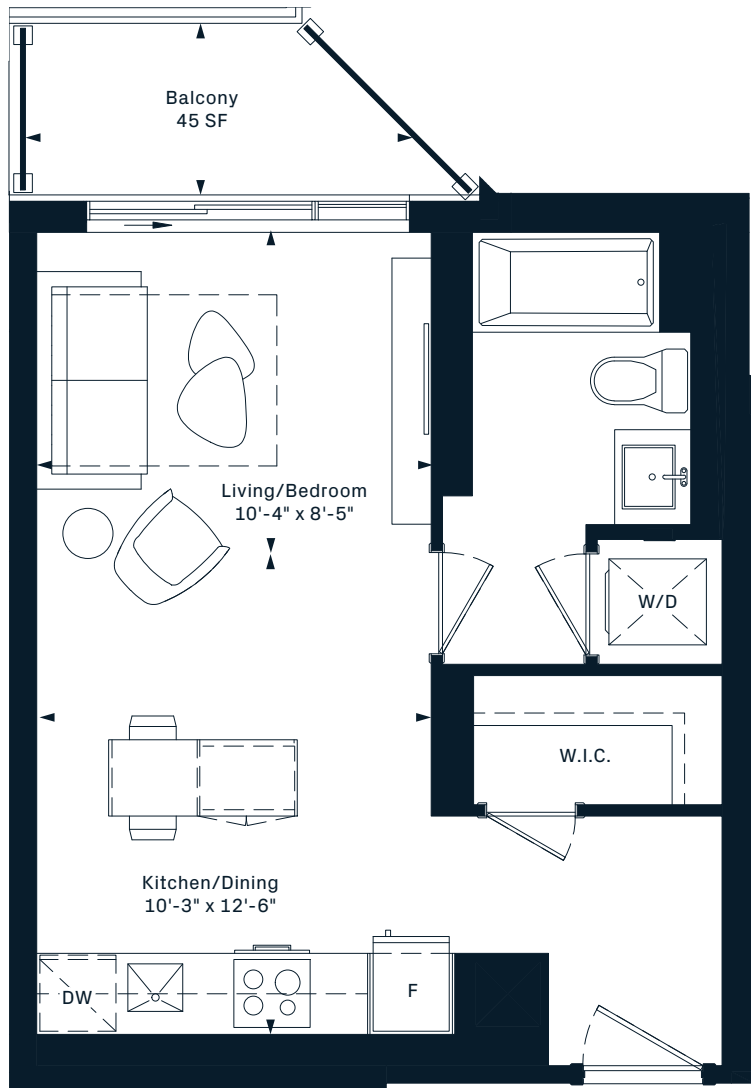

CURIO

SG

Jr. 1 Bedroom
441 Interior SF

10TH FLOOR