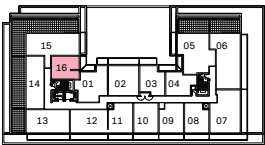

CURIO

SG

Jr. 1 Bedroom
441 Interior SF

10TH FLOOR