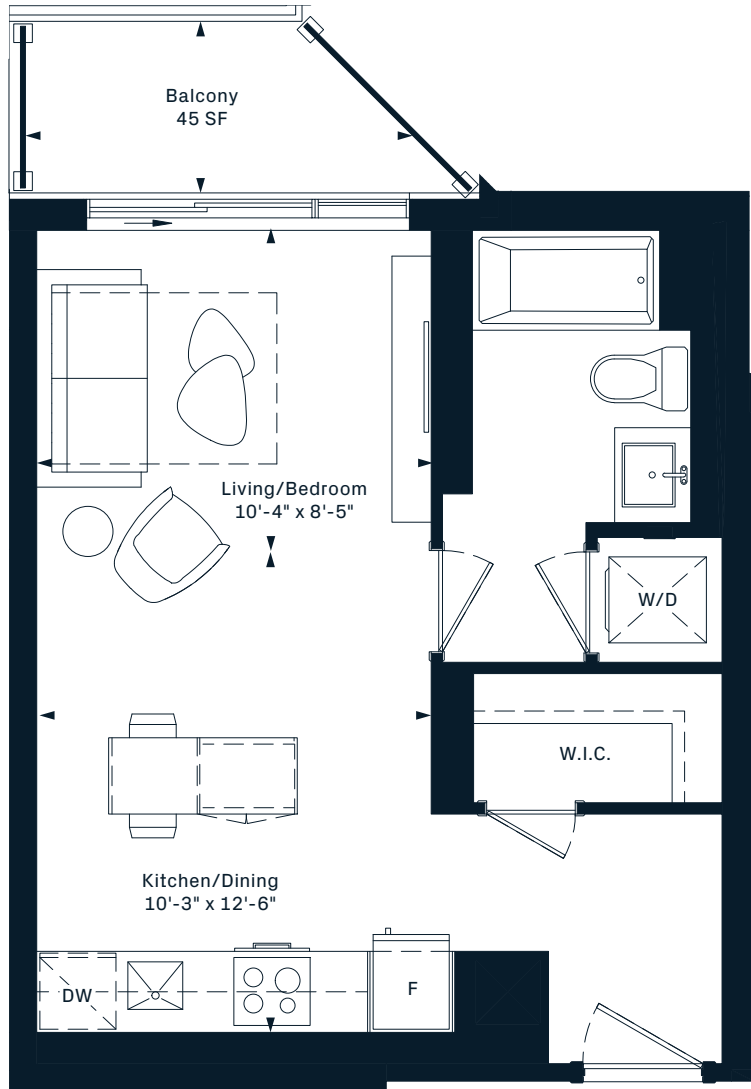

CURIO

SG

Jr. 1 Bedroom
441 Interior SF

10TH FLOOR