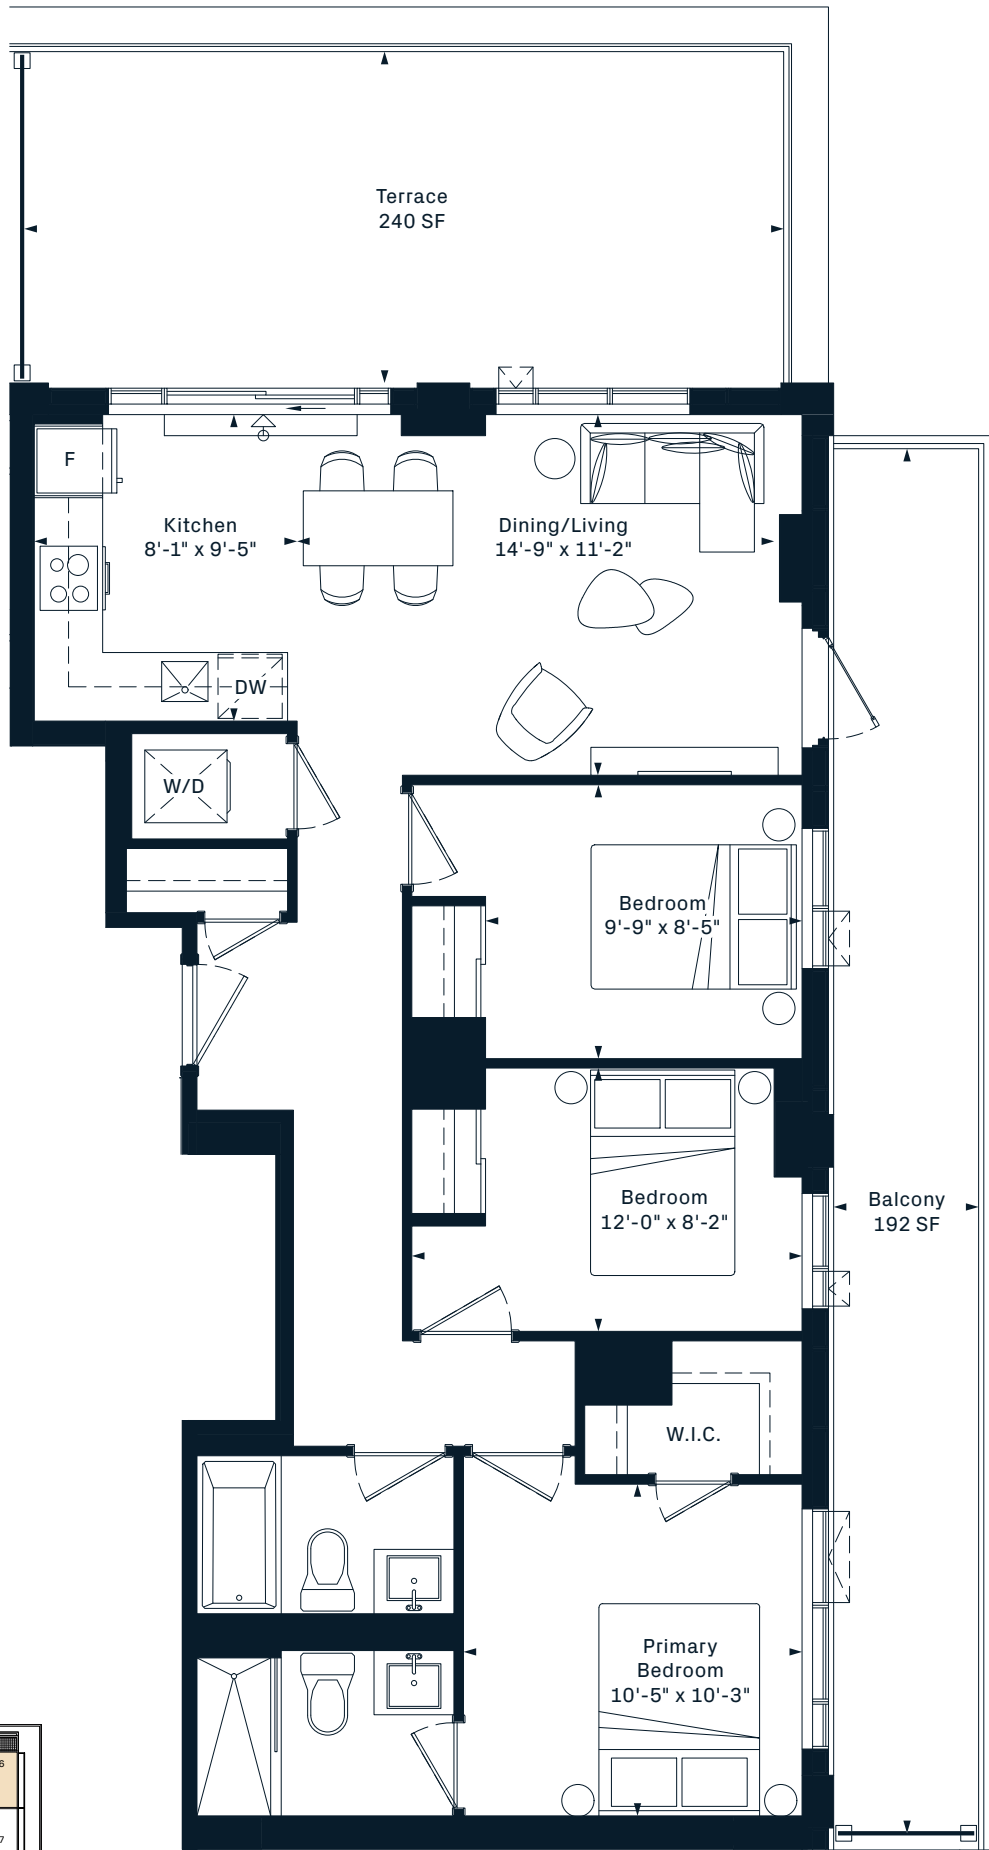

CURIO

3Y

3 Bedroom

967 Interior SF

10TH FLOOR