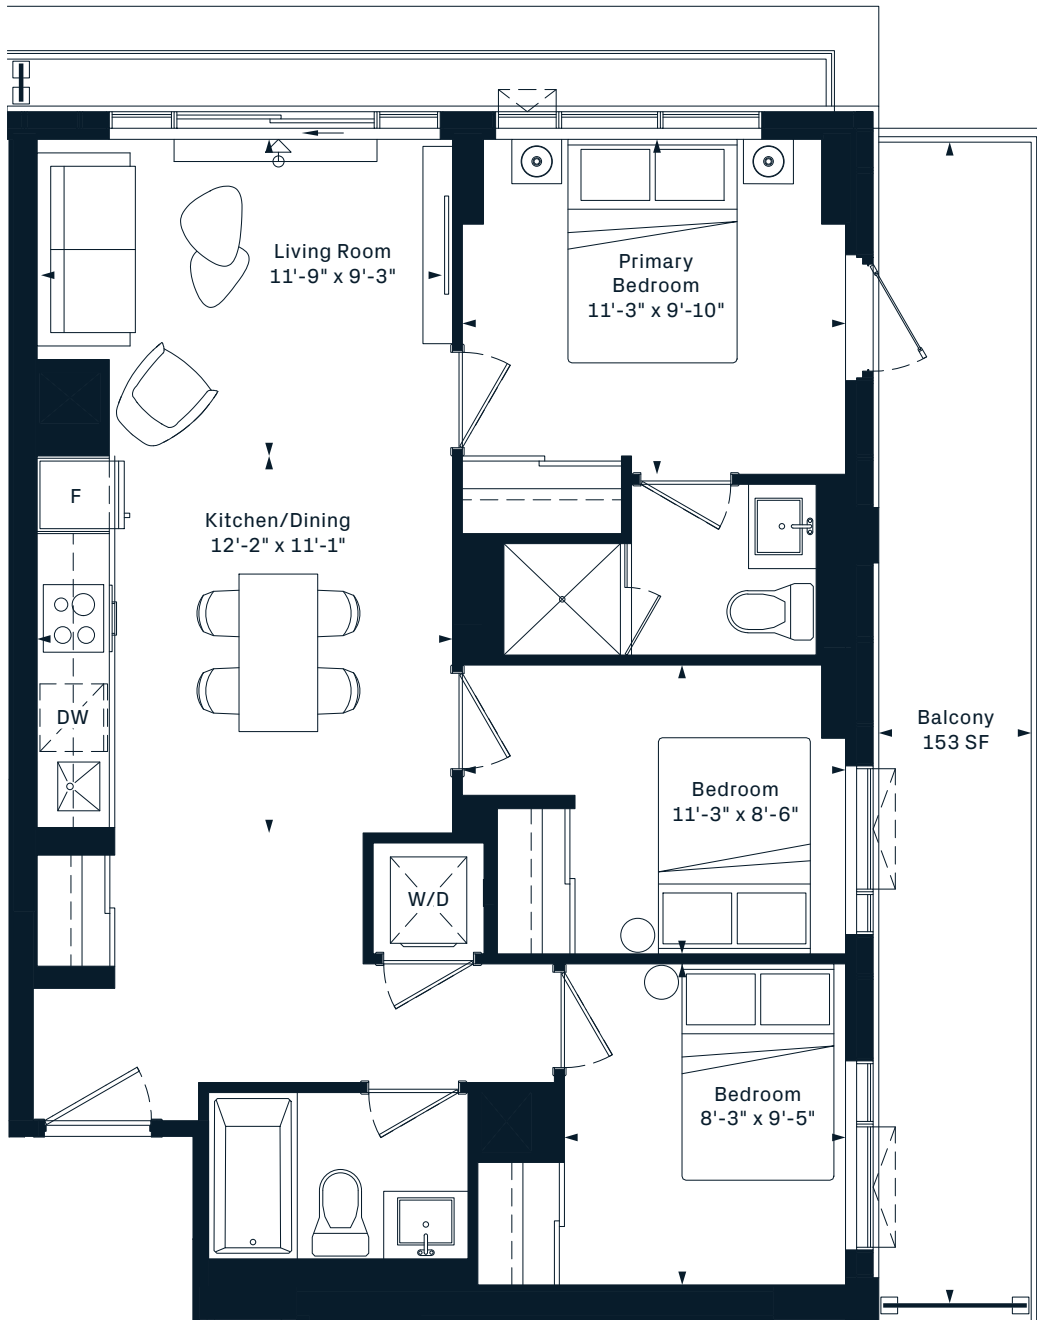

CURIO

3M

3 Bedroom

874 Interior SF

9TH FLOOR

MARLIN
SPRING

DAMAC
Live the luxury

Dimensions, specifications, layouts and materials are approximate only and are subject to change without notice. Tile patterns may vary. Window size and location may vary. Actual usable floor space may vary from stated floor area. Balcony and terrace area is approximate and not included in net suite area. The purchaser acknowledges that the actual unit purchased may be a reverse layout to the plan shown. See Sales Representative for full details. E.&O.E.