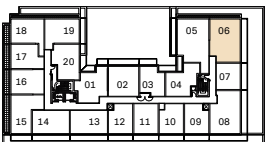

CURIO

3M

3 Bedroom

874 Interior SF

9TH FLOOR

MARLIN
SPRING

DAMAC
Live the luxury

Dimensions, specifications, layouts and materials are approximate only and are subject to change without notice. Tile patterns may vary. Window size and location may vary. Actual usable floor space may vary from stated floor area. Balcony and terrace area is approximate and not included in net suite area. The purchaser acknowledges that the actual unit purchased may be a reverse layout to the plan shown. See Sales Representative for full details. E.&O.E.