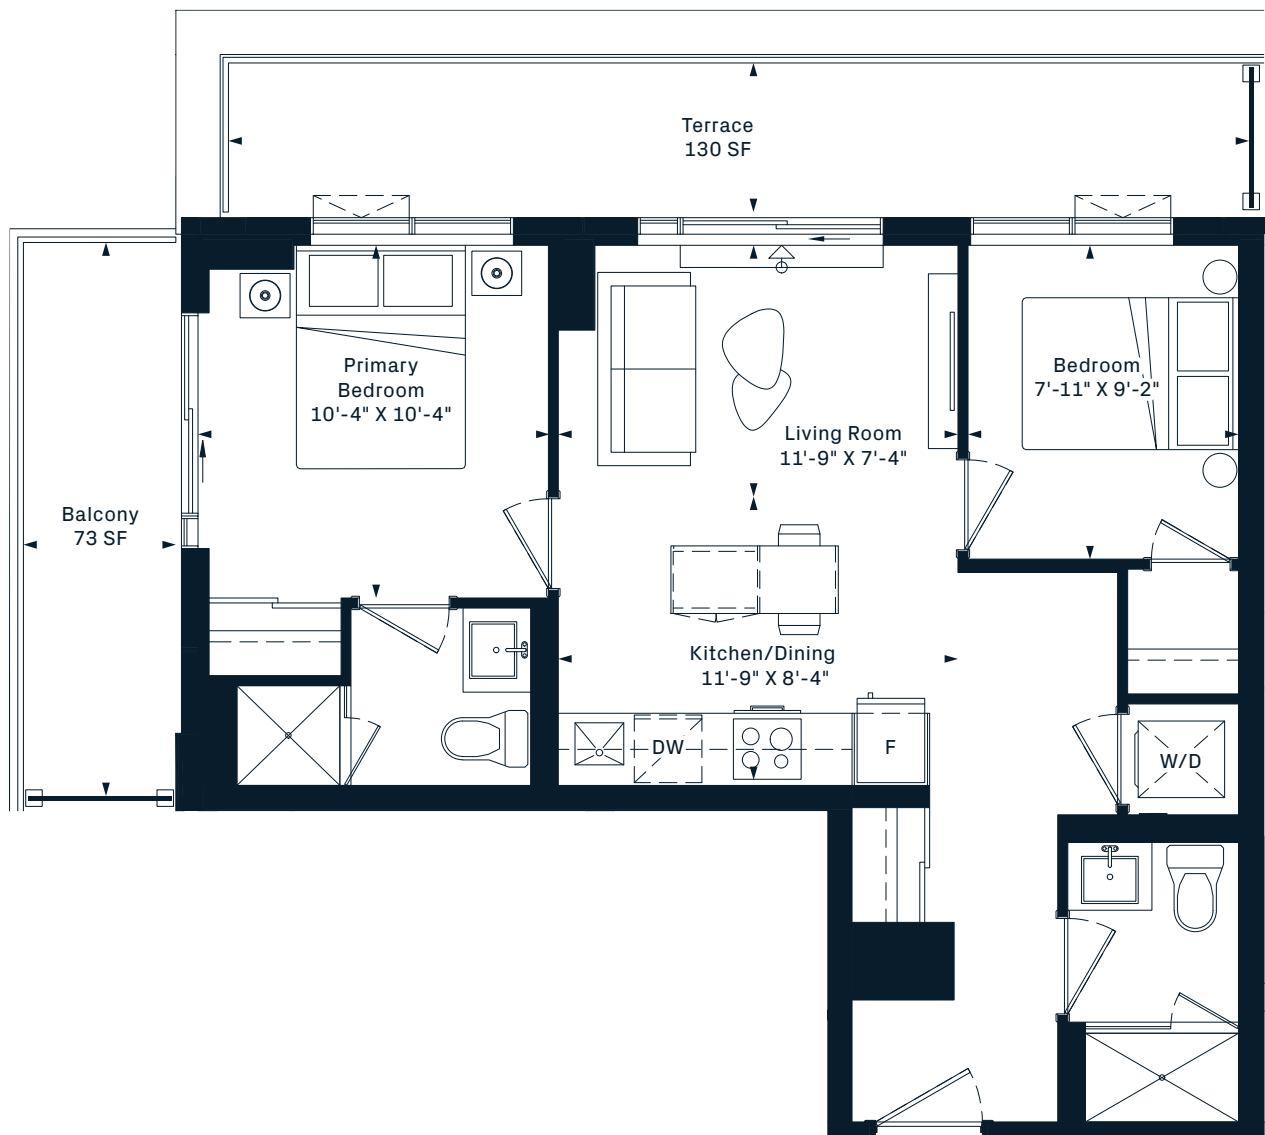

# CURIO

## 2X

2 Bedroom

673 Interior SF

9TH FLOOR