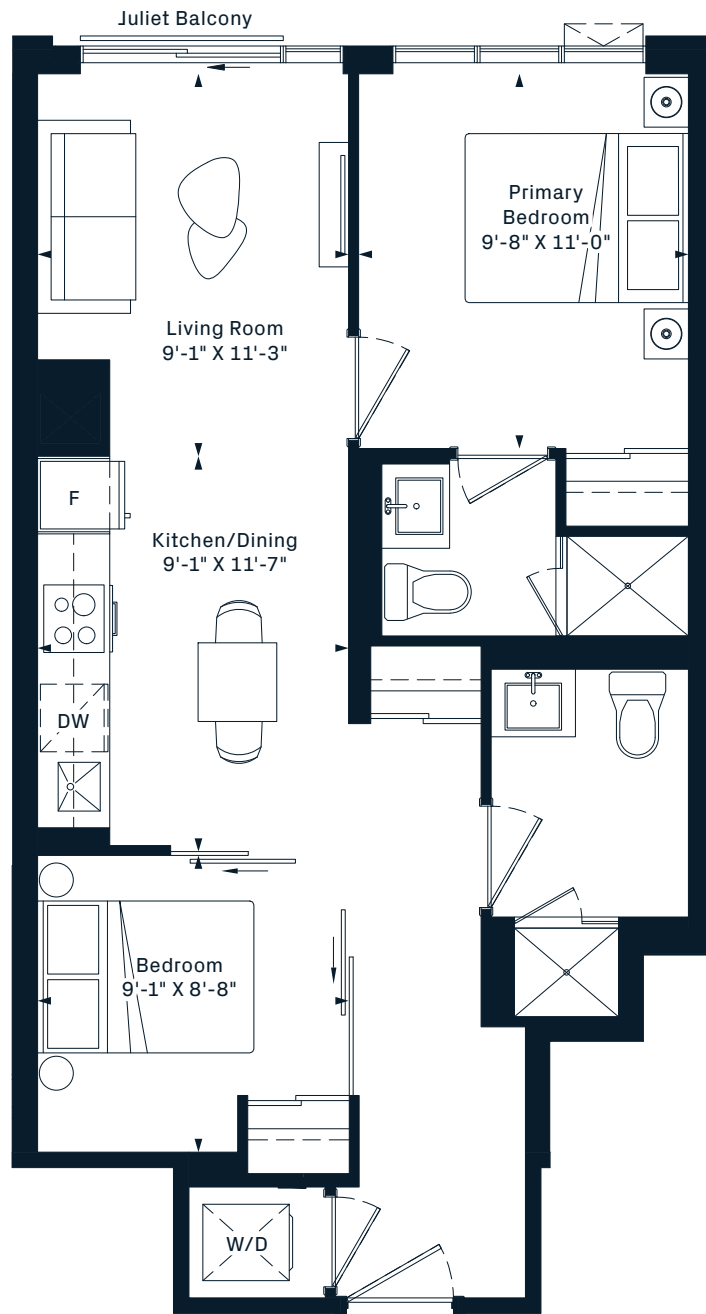

CURIO

2AZ

2 Bedroom

689 Interior SF

3RD FLOOR