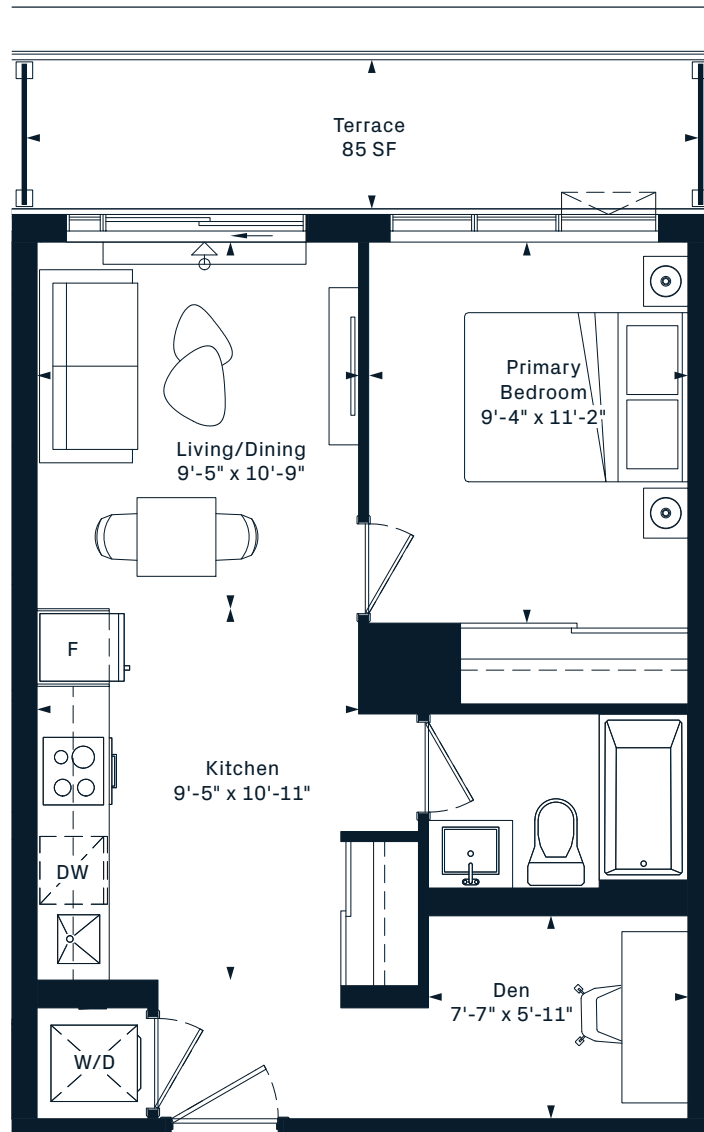

CURIO

1W+D

1 Bedroom

+ Den

548 Interior SF

9TH FLOOR

MARLIN
SPRING

DAMAC
Live the luxury

Dimensions, specifications, layouts and materials are approximate only and are subject to change without notice. Tile patterns may vary. Window size and location may vary. Actual usable floor space may vary from stated floor area. Balcony and terrace area is approximate and not included in net suite area. The purchaser acknowledges that the actual unit purchased may be a reverse layout to the plan shown. See Sales Representative for full details. E.&O.E.