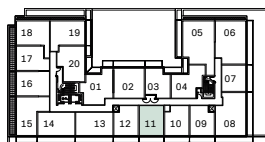

CURIO

1J

1 Bedroom
500 Interior SF

5TH FLOOR

6TH FLOOR

7TH FLOOR

8TH FLOOR

9TH FLOOR

10TH FLOOR

MARLIN
SPRING

DAMAC
Live the luxury

Dimensions, specifications, layouts and materials are approximate only and are subject to change without notice. Tile patterns may vary. Window size and location may vary. Actual usable floor space may vary from stated floor area. Balcony and terrace area is approximate and not included in net suite area. The purchaser acknowledges that the actual unit purchased may be a reverse layout to the plan shown. See Sales Representative for full details. E.&O.E.