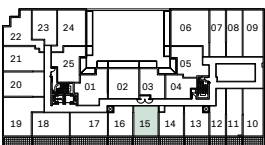

CURIO

1J

1 Bedroom
500 Interior SF

5TH FLOOR

6TH FLOOR

7TH FLOOR

8TH FLOOR

9TH FLOOR

10TH FLOOR

MARLIN
SPRING

DAMAC
Live the luxury

Dimensions, specifications, layouts and materials are approximate only and are subject to change without notice. Tile patterns may vary. Window size and location may vary. Actual usable floor space may vary from stated floor area. Balcony and terrace area is approximate and not included in net suite area. The purchaser acknowledges that the actual unit purchased may be a reverse layout to the plan shown. See Sales Representative for full details. E.&O.E.