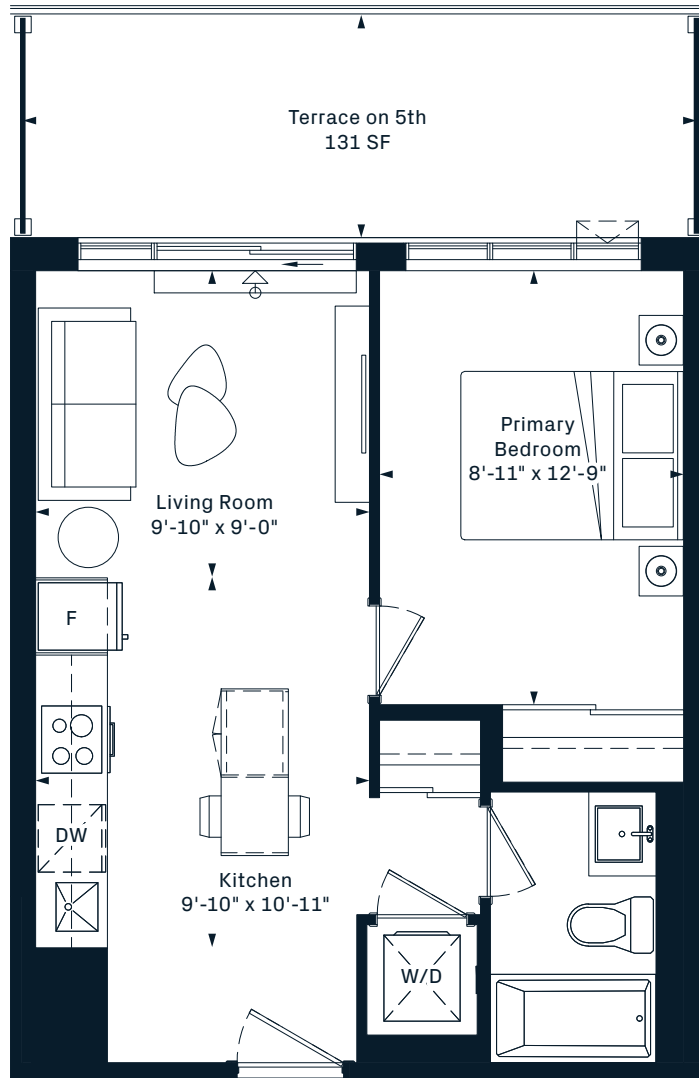

CURIO

1J

1 Bedroom
500 Interior SF

5TH FLOOR

6TH FLOOR

7TH FLOOR

8TH FLOOR

9TH FLOOR

10TH FLOOR

MARLIN
SPRING

DAMAC
Live the luxury

Dimensions, specifications, layouts and materials are approximate only and are subject to change without notice. Tile patterns may vary. Window size and location may vary. Actual usable floor space may vary from stated floor area. Balcony and terrace area is approximate and not included in net suite area. The purchaser acknowledges that the actual unit purchased may be a reverse layout to the plan shown. See Sales Representative for full details. E.&O.E.