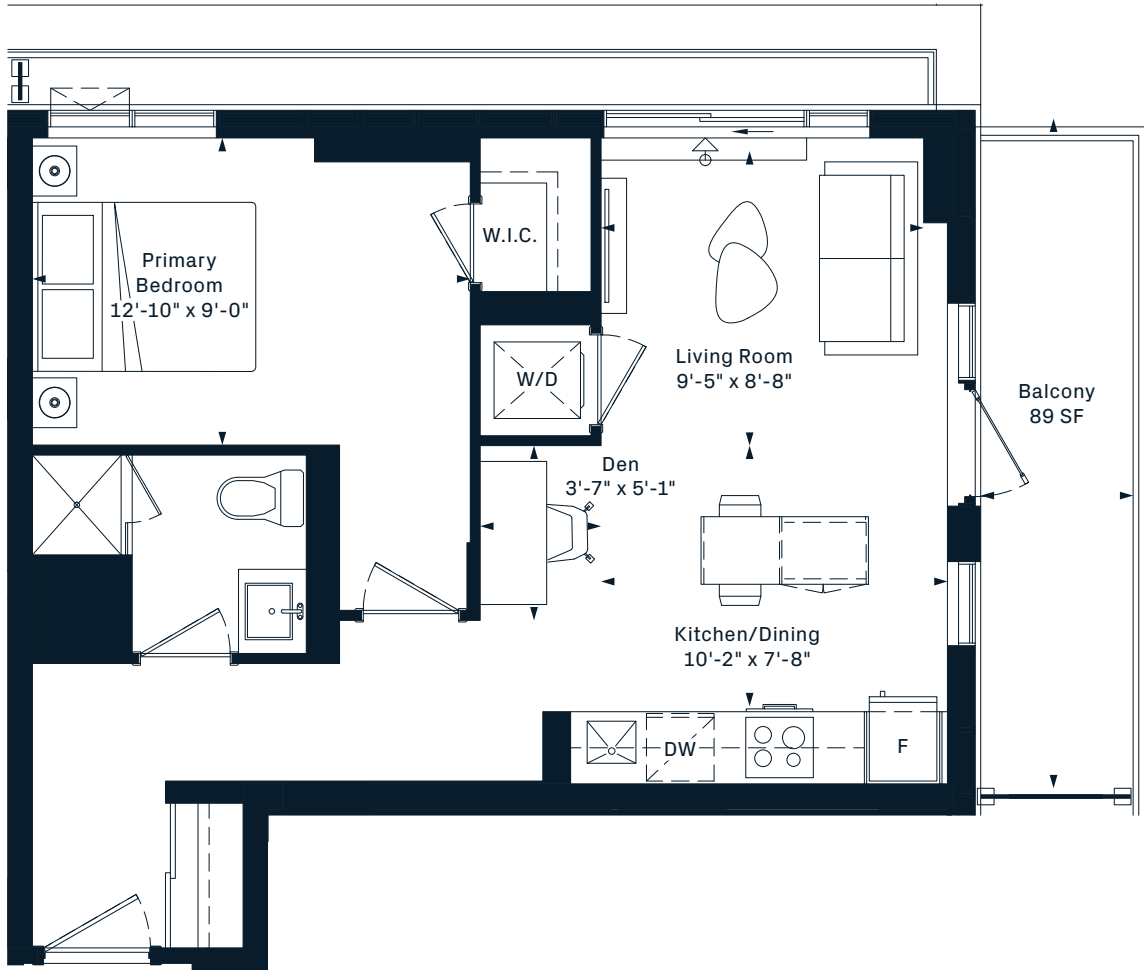

# CURIO

## 1AZ+D

1 Bedroom

+ Den

616 Interior SF

9TH FLOOR