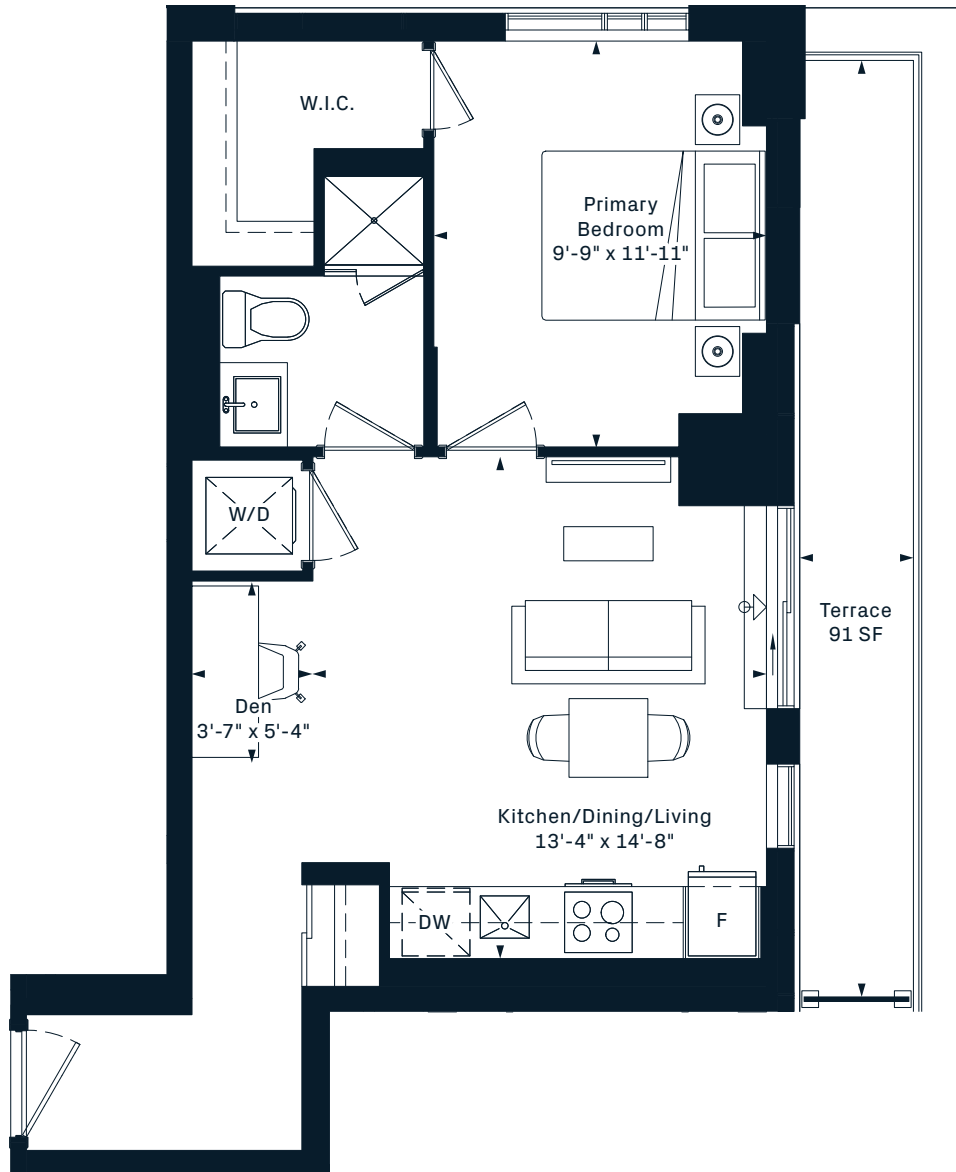

# CURIO

## 1AT+D

1 Bedroom

+ Den

584 Interior SF

6TH FLOOR