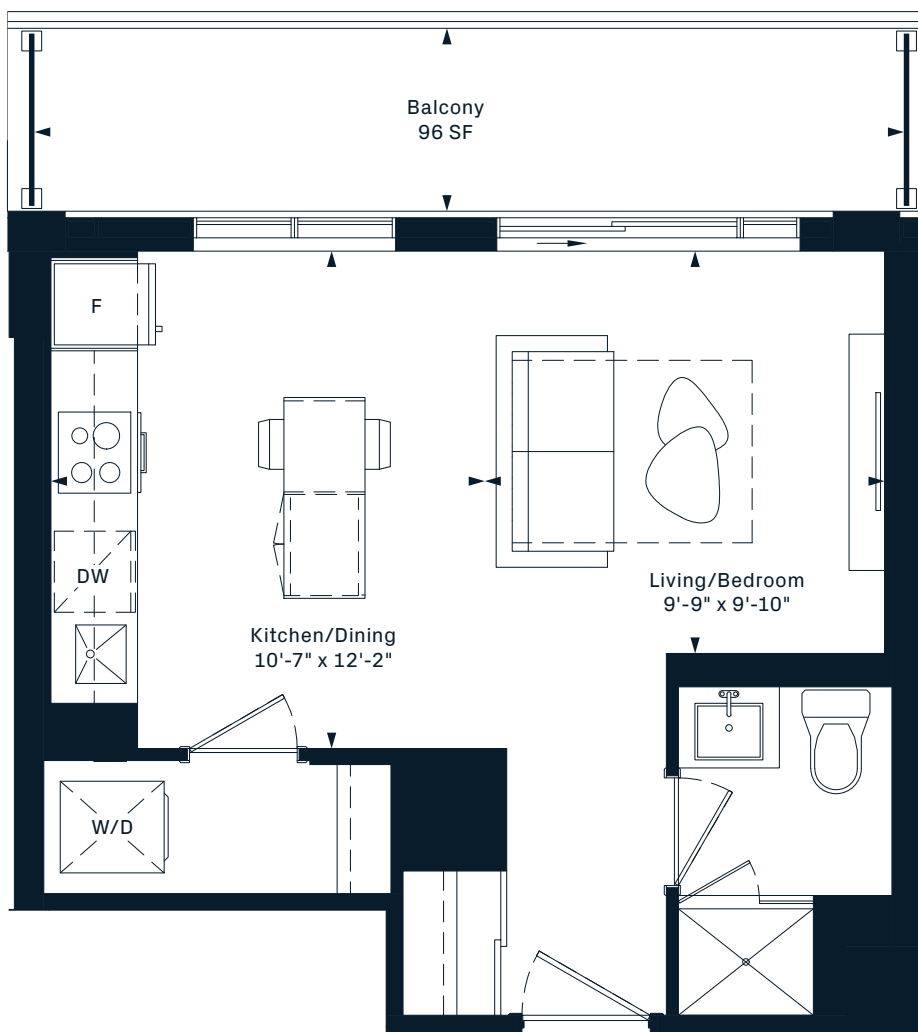

CURIO

SE

Jr. 1 Bedroom
417 Interior SF

9TH FLOOR