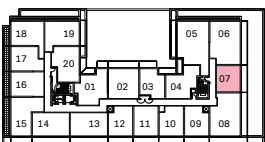

CURIO

SE

Jr. 1 Bedroom
417 Interior SF

9TH FLOOR