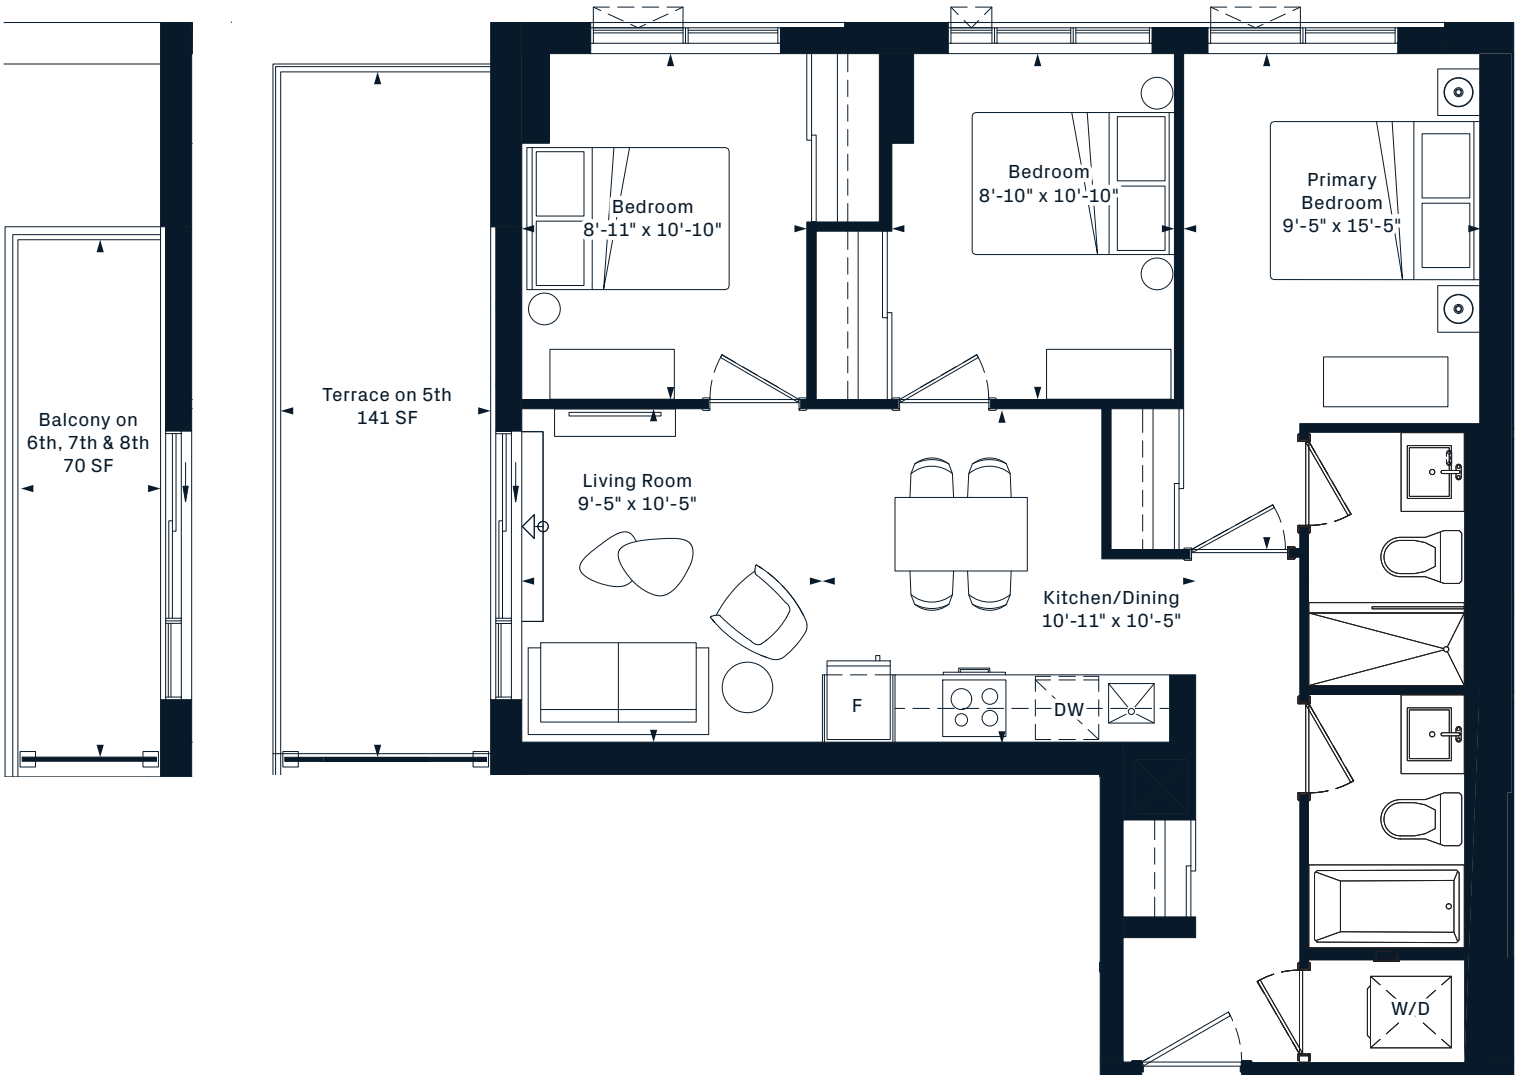

CURIO

3C

3 Bedroom

863 Interior SF

5TH FLOOR

6TH FLOOR

7TH FLOOR

8TH FLOOR

MARLIN
SPRING

DAMAC
Live the luxury

Dimensions, specifications, layouts and materials are approximate only and are subject to change without notice. Tile patterns may vary. Window size and location may vary. Actual usable floor space may vary from stated floor area. Balcony and terrace area is approximate and not included in net suite area. The purchaser acknowledges that the actual unit purchased may be a reverse layout to the plan shown. See Sales Representative for full details. E.&O.E.