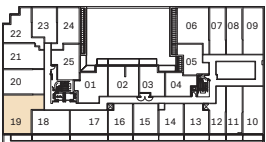

CURIO

3C

3 Bedroom

863 Interior SF

5TH FLOOR

6TH FLOOR

7TH FLOOR

8TH FLOOR

MARLIN
SPRING

DAMAC
Live the luxury

Dimensions, specifications, layouts and materials are approximate only and are subject to change without notice. Tile patterns may vary. Window size and location may vary. Actual usable floor space may vary from stated floor area. Balcony and terrace area is approximate and not included in net suite area. The purchaser acknowledges that the actual unit purchased may be a reverse layout to the plan shown. See Sales Representative for full details. E.&O.E.