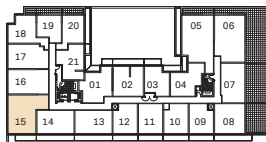

CURIO

3C

3 Bedroom

863 Interior SF

5TH FLOOR

6TH FLOOR

7TH FLOOR

8TH FLOOR

MARLIN
SPRING

DAMAC
Live the luxury

Dimensions, specifications, layouts and materials are approximate only and are subject to change without notice. Tile patterns may vary. Window size and location may vary. Actual usable floor space may vary from stated floor area. Balcony and terrace area is approximate and not included in net suite area. The purchaser acknowledges that the actual unit purchased may be a reverse layout to the plan shown. See Sales Representative for full details. E.&O.E.