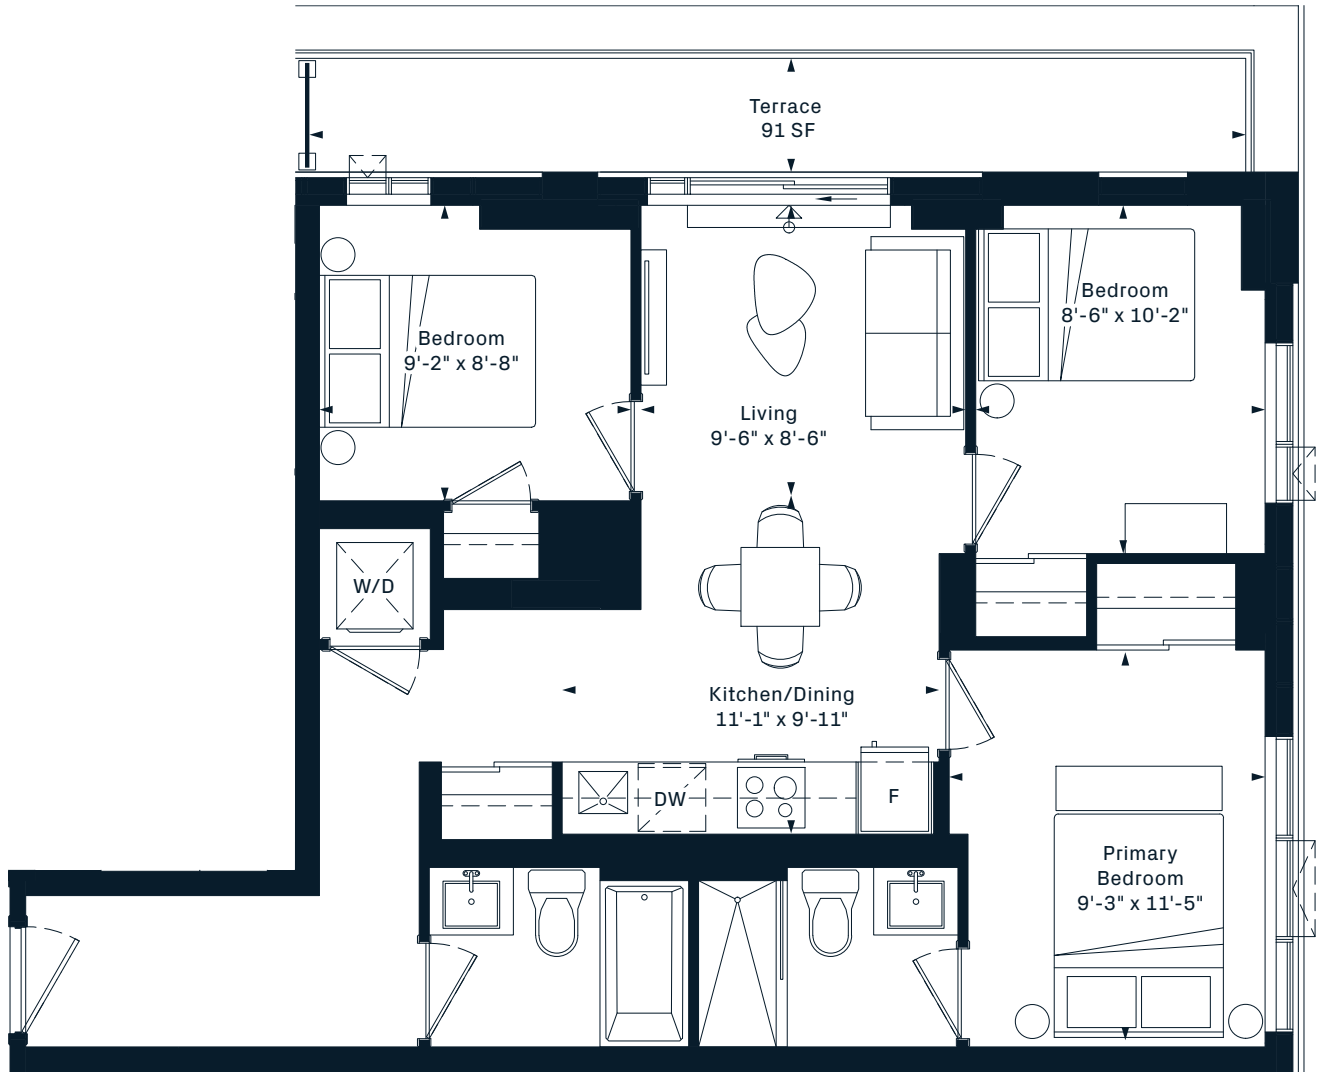

CURIO

3B

3 Bedroom
815 Interior SF

6TH FLOOR