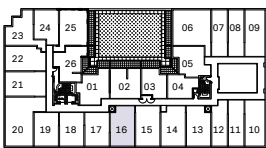

## 2W

2 Bedroom

644 Interior SF

4TH FLOOR