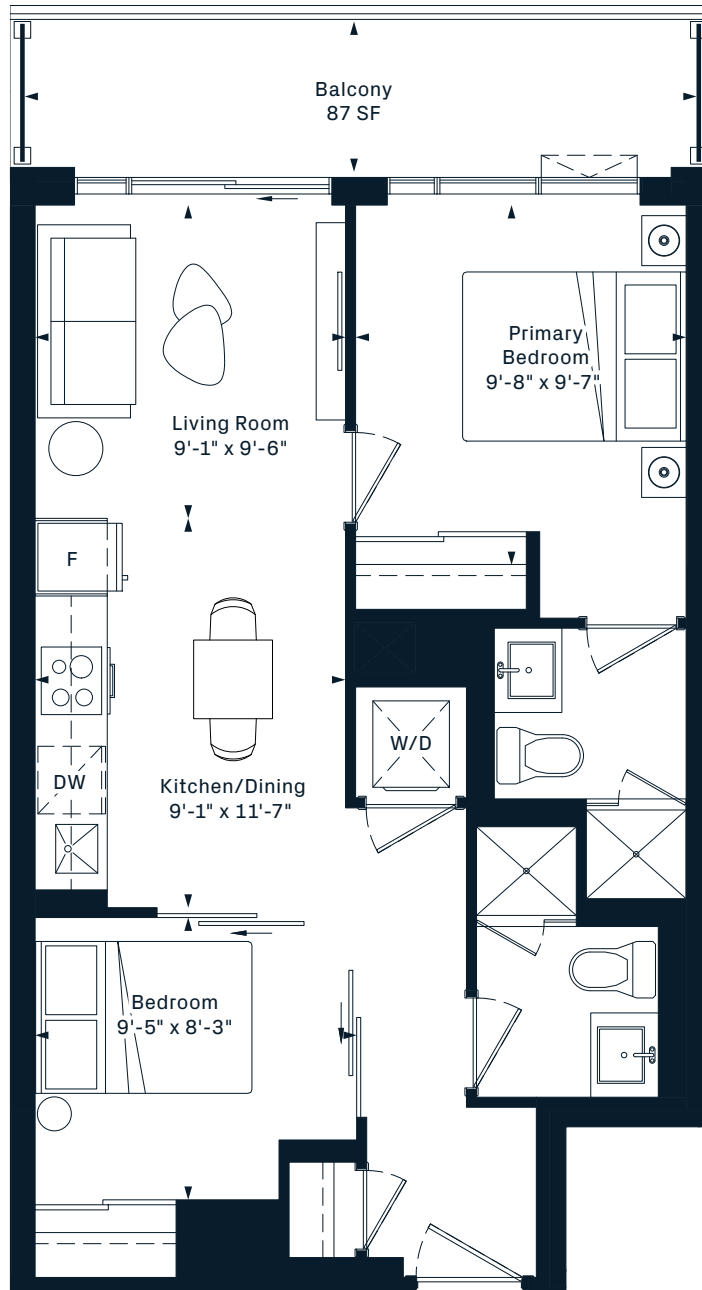

# CURIO

## 2W

2 Bedroom

644 Interior SF

4TH FLOOR