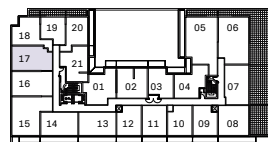

CURIO

2D

2 Bedroom

643 Interior SF

Operable Window 5th & 7th

Juliet Balcony on 4th, 6th & 8th

4TH FLOOR

5TH FLOOR

6TH FLOOR

7TH FLOOR

8TH FLOOR