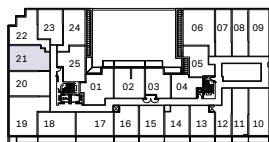

CURIO

2D

2 Bedroom

643 Interior SF

Operable Window 5th & 7th

Juliet Balcony on 4th, 6th & 8th

4TH FLOOR

5TH FLOOR

6TH FLOOR

7TH FLOOR

8TH FLOOR