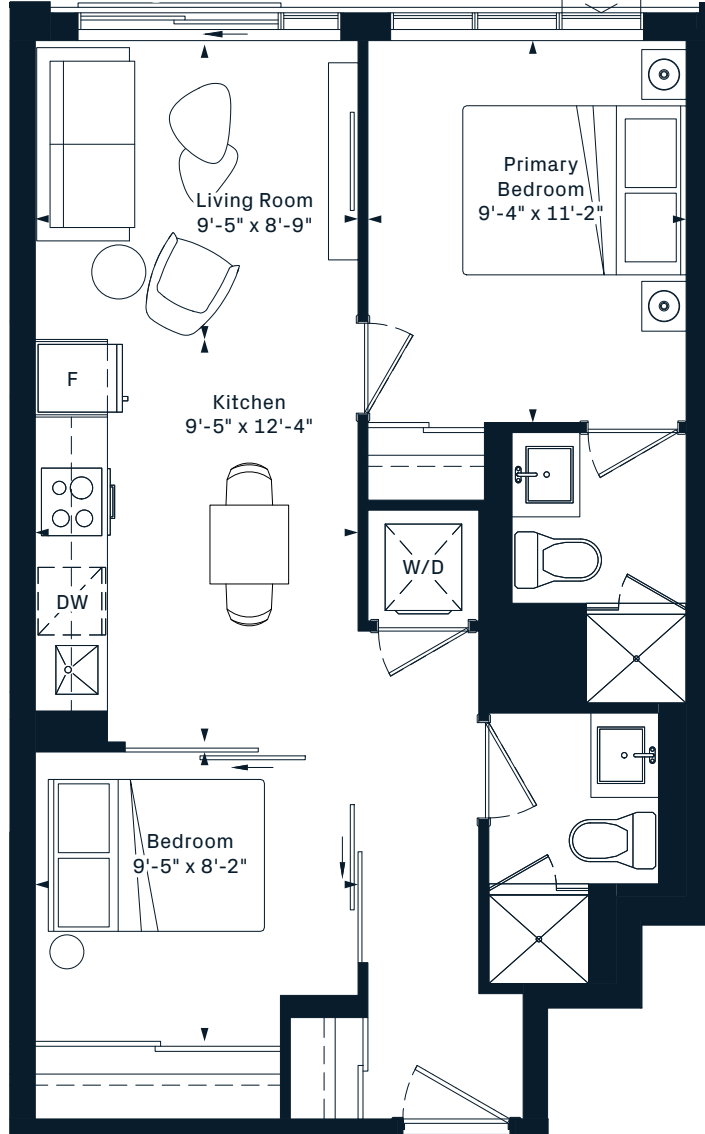

CURIO

2D

2 Bedroom

643 Interior SF

Operable Window 5th & 7th

Juliet Balcony on 4th, 6th & 8th

4TH FLOOR

5TH FLOOR

6TH FLOOR

7TH FLOOR

8TH FLOOR