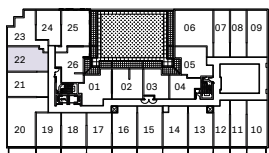

CURIO

2D

2 Bedroom

643 Interior SF

Operable Window 5th & 7th

Juliet Balcony on 4th, 6th & 8th

4TH FLOOR

5TH FLOOR

6TH FLOOR

7TH FLOOR

8TH FLOOR