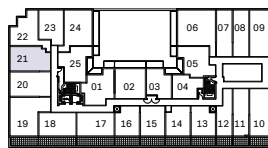

CURIO

2D

2 Bedroom

643 Interior SF

Operable Window 5th & 7th

Juliet Balcony on 4th, 6th & 8th

4TH FLOOR

5TH FLOOR

6TH FLOOR

7TH FLOOR

8TH FLOOR