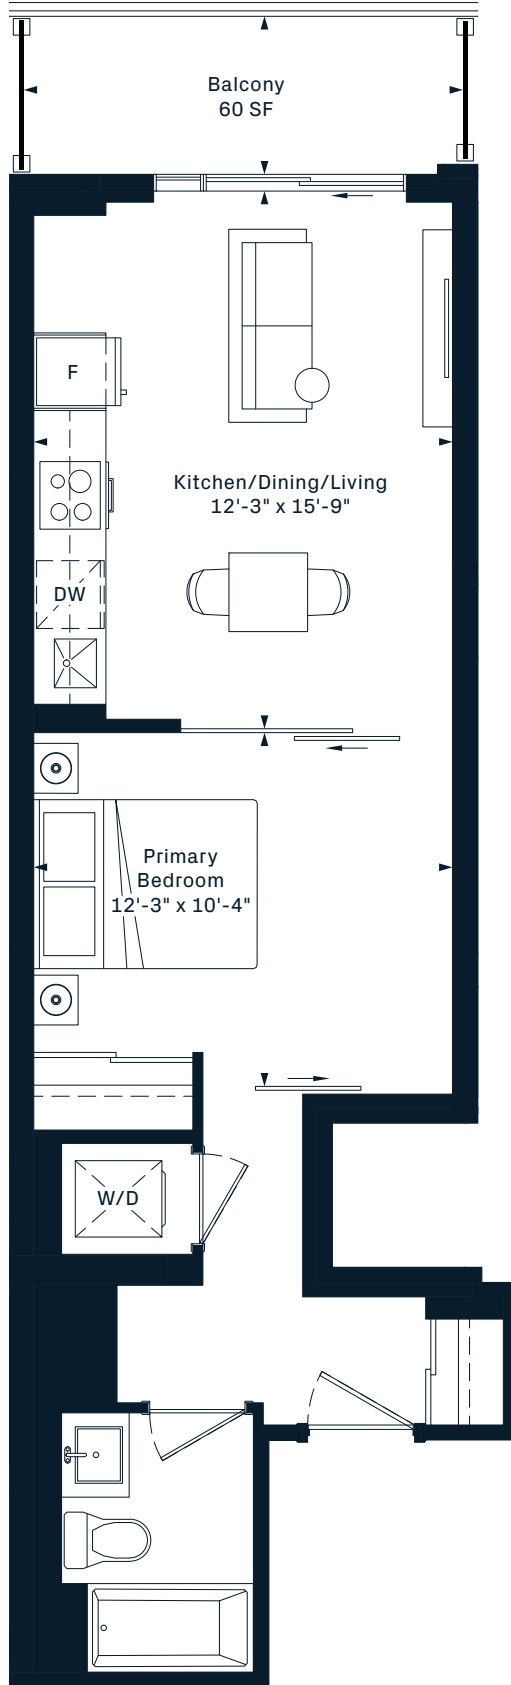

CURIO

1W

1 Bedroom
538 Interior SF

3RD FLOOR

MARLIN
SPRING

DAMAC
Live the luxury

Dimensions, specifications, layouts and materials are approximate only and are subject to change without notice. Tile patterns may vary. Window size and location may vary. Actual usable floor space may vary from stated floor area. Balcony and terrace area is approximate and not included in net suite area. The purchaser acknowledges that the actual unit purchased may be a reverse layout to the plan shown. See Sales Representative for full details. E.&O.E. July 8, 2022