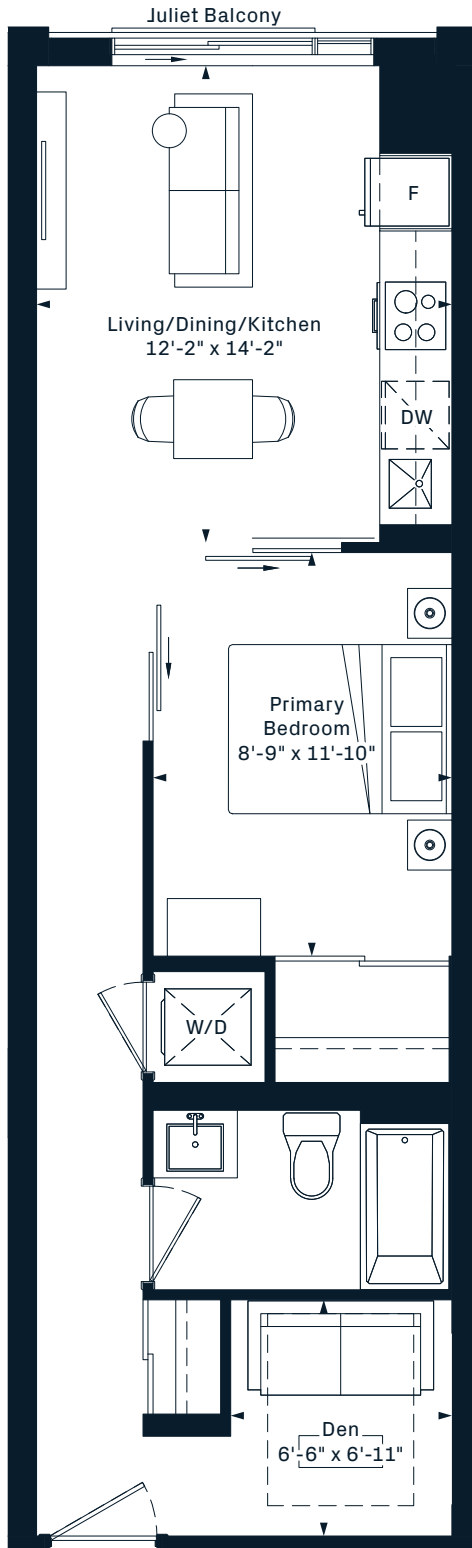

CURIO

1K+D

1 Bedroom

+ Den

590 Interior SF

3RD FLOOR