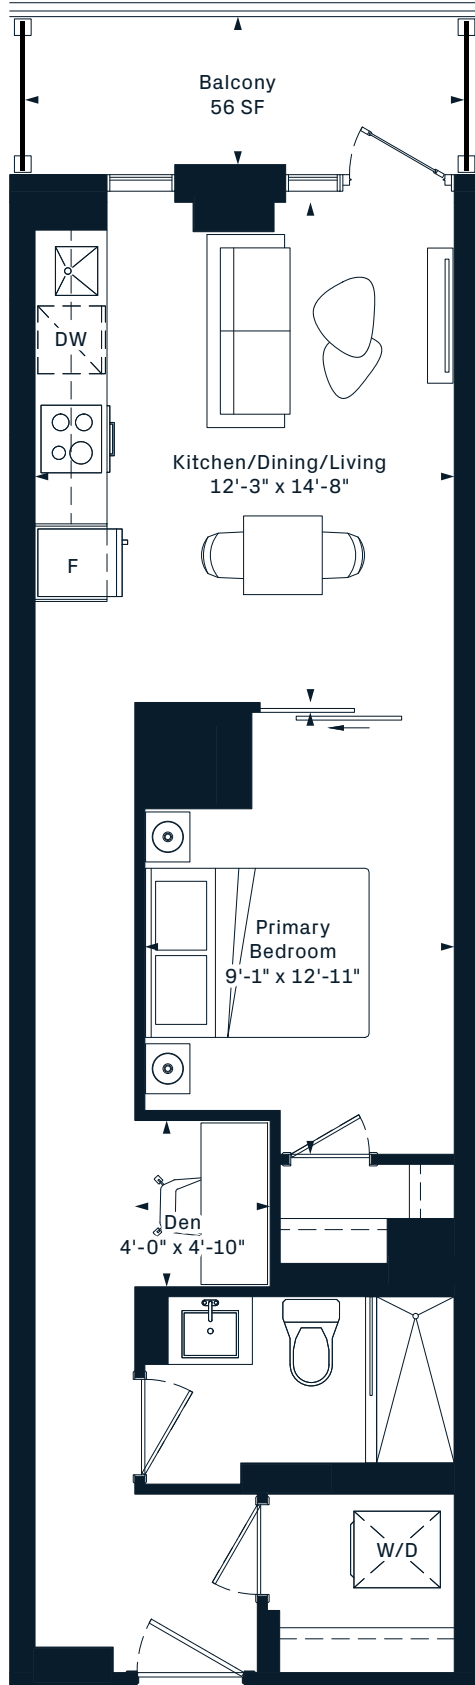

CURIO

1F+D

1 Bedroom
+ Den
590 Interior SF

3RD FLOOR