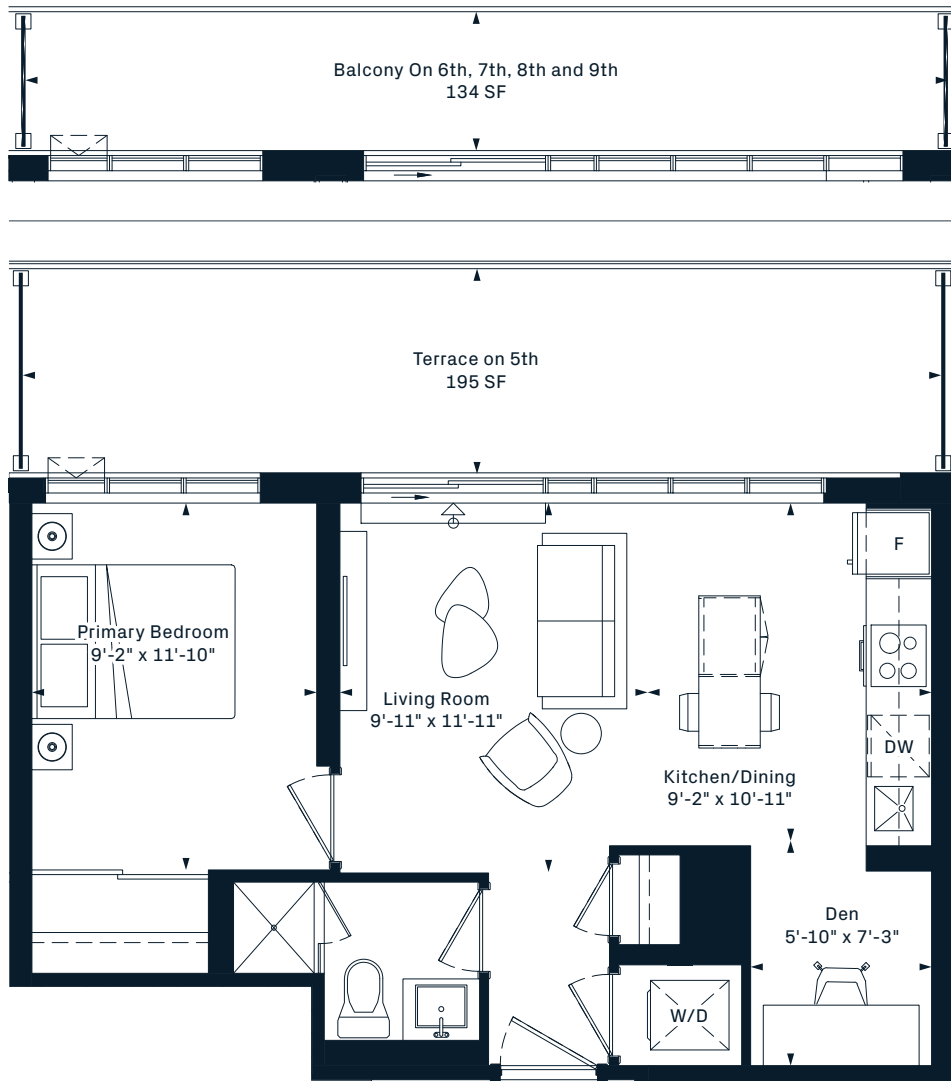

CURIO

1AV+D

1 Bedroom

+ Den

569 Interior SF

5TH FLOOR

6TH FLOOR

7TH FLOOR

8TH FLOOR

9TH FLOOR